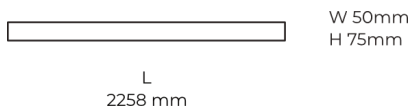

Technical datasheet

LINESUR-2258-XL-830-1-WH

Product description

LINE Surface is an elegant linear LED luminaire with high-quality LED source with 50,000 hours lifetime and PMMA diffuser for uniform light. Available in 5 sizes (572-2820mm), color temperatures 3000K/4000K with CRI 80+/90+. DALI control option available. Ideal for offices and commercial spaces. 5-year warranty.

LED 220-240 V 50-60 Hz IP20   CCT 3000 k CRI 80+

Product technical data

Mains voltage	220 - 240V AC, 50/60Hz	Ripple	2 %
Connection method	Plug-in terminal	Inrush current	18 A
Dimming type	Non-dimmable	Inrush time	44 μ s
IP rating	20	Optical system	Diffuser
Protection class	I	Optical part material	PMMA
Ambient temperature	0 to +25 °C	Housing material	Aluminium
Light source	LED	Surface finish	Powder coated
Colour temperature	3000k	Width	50.00 cm
Color rendering index	80	Height	70.00 cm
Rated luminous flux	6,925 lm	Length	2,258.00 cm
Connected load	75.72 W	Weight	5.50 kg
Luminous efficacy	91.5 lm/W	Service lifetime (L80 B10)	50 000 h
		Warranty	5 years

Dimensions

Light distribution