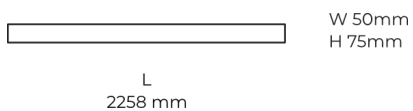

Technical datasheet

LINESUR-2258-XL-940-1-BL

Product description

LINE Surface is an elegant linear LED luminaire with high-quality LED source with 50,000 hours lifetime and PMMA diffuser for uniform light. Available in 5 sizes (572-2820mm), color temperatures 3000K/4000K with CRI 80+/90+. DALI control option available. Ideal for offices and commercial spaces. 5-year warranty.

LED 220-240 V 50-60 Hz
 IP20

CCT 4000 k
CRI 90+

Product technical data

Mains voltage	220 - 240V AC, 50/60Hz	Ripple	2 %
Connection method	Plug-in terminal	Inrush current	18 A
Dimming type	Non-dimmable	Inrush time	44 μs
IP rating	20	Optical system	Diffuser
Protection class	I	Optical part material	PMMA
Ambient temperature	0 to +25 °C	Housing material	Aluminium
Light source	LED	Surface finish	Powder coated
Colour temperature	4000k	Width	50.00 cm
Color rendering index	90	Height	70.00 cm
Rated luminous flux	6,266 lm	Length	2,258.00 cm
Connected load	79.08 W	Weight	5.50 kg
Luminous efficacy	79.2 lm/W	Service lifetime (L80 B10)	50 000 h
		Warranty	5 years

Dimensions

Light distribution