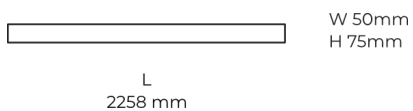

Technical datasheet

LINESUR-2258-XL-840-1-BL

Product description

LINE Surface is an elegant linear LED luminaire with high-quality LED source with 50,000 hours lifetime and PMMA diffuser for uniform light. Available in 5 sizes (572-2820mm), color temperatures 3000K/4000K with CRI 80+/90+. DALI control option available. Ideal for offices and commercial spaces. 5-year warranty.

LED 220-240 V 50-60 Hz IP20   CCT 4000 k CRI 80+

Product technical data

Mains voltage	220 - 240V AC, 50/60Hz	Ripple	2 %
Connection method	Plug-in terminal	Inrush current	18 A
Dimming type	Non-dimmable	Inrush time	44 μ s
IP rating	20	Optical system	Diffuser
Protection class	I	Optical part material	PMMA
Ambient temperature	0 to +25 °C	Housing material	Aluminium
Light source	LED	Surface finish	Powder coated
Colour temperature	4000k	Width	50.00 cm
Color rendering index	80	Height	70.00 cm
Rated luminous flux	7,275 lm	Length	2,258.00 cm
Connected load	75.72 W	Weight	5.50 kg
Luminous efficacy	96.1 lm/W	Service lifetime (L80 B10)	50 000 h
		Warranty	5 years

Dimensions

Light distribution