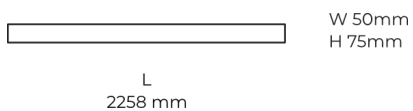

Technical datasheet

LINESUR-2258-XL-830-1-BL

Product description

LINE Surface is an elegant linear LED luminaire with high-quality LED source with 50,000 hours lifetime and PMMA diffuser for uniform light. Available in 5 sizes (572-2820mm), color temperatures 3000K/4000K with CRI 80+/90+. DALI control option available. Ideal for offices and commercial spaces. 5-year warranty.

LED 220-240 V 50-60 Hz IP20   CCT 3000 k CRI 80+

Product technical data

Mains voltage	220 - 240V AC, 50/60Hz	Ripple	2 %
Connection method	Plug-in terminal	Inrush current	18 A
Dimming type	Non-dimmable	Inrush time	44 μs
IP rating	20	Optical system	Diffuser
Protection class	I	Optical part material	PMMA
Ambient temperature	0 to +25 °C	Housing material	Aluminium
Light source	LED	Surface finish	Powder coated
Colour temperature	3000k	Width	50.00 cm
Color rendering index	80	Height	70.00 cm
Rated luminous flux	6,925 lm	Length	2,258.00 cm
Connected load	75.72 W	Weight	5.50 kg
Luminous efficacy	91.5 lm/W	Service lifetime (L80 B10)	50 000 h
		Warranty	5 years

Dimensions

Light distribution