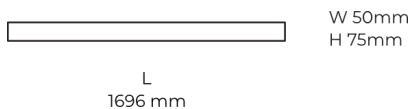

Dimensions