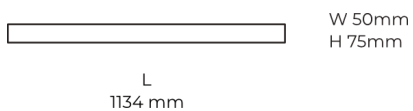

Technical datasheet

LINESUR-1134-XL-940-1-WH

Product description

LINE Surface is an elegant linear LED luminaire with high-quality LED source with 50,000 hours lifetime and PMMA diffuser for uniform light. Available in 5 sizes (572-2820mm), color temperatures 3000K/4000K with CRI 80+/90+. DALI control option available. Ideal for offices and commercial spaces. 5-year warranty.

LED 220-240 V 50-60 Hz
 IP20

CCT 4000 k
CRI 90+

Product technical data

Mains voltage	220 - 240V AC, 50/60Hz	Ripple	1 %
Connection method	Plug-in terminal	Inrush current	17 A
Dimming type	Non-dimmable	Inrush time	162 µs
IP rating	20	Optical system	Diffuser
Protection class	I	Optical part material	PMMA
Ambient temperature	0 to +25 °C	Housing material	Aluminium
Light source	LED	Surface finish	Powder coated
Colour temperature	4000k	Width	50.00 cm
Color rendering index	90	Height	70.00 cm
Rated luminous flux	3,133 lm	Length	1,134.00 cm
Connected load	38.36 W	Weight	2.80 kg
Luminous efficacy	81.7 lm/W	Service lifetime (L80 B10)	50 000 h
		Warranty	5 years

Dimensions

Light distribution