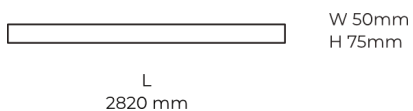

Technical datasheet

LINESUR-2820-L-940-2-WH

Product description

LINE Surface is an elegant linear LED luminaire with high-quality LED source with 50,000 hours lifetime and PMMA diffuser for uniform light. Available in 5 sizes (572-2820mm), color temperatures 3000K/4000K with CRI 80+/90+. DALI control option available. Ideal for offices and commercial spaces. 5-year warranty.

LED 220-240 V 50-60 Hz
 IP20

CCT 4000 k
CRI 90+

Product technical data

Mains voltage	220 - 240V AC, 50/60Hz	Ripple	1 %
Connection method	Plug-in terminal	DALI address	1
Dimming type	DALI	Standby power	0.50 W
IP rating	20	Inrush current	53 A
Protection class	I	Optical system	Diffuser
Ambient temperature	0 to +25 °C	Optical part material	PMMA
Light source	LED	Housing material	Aluminium
Colour temperature	4000k	Surface finish	Powder coated
Color rendering index	90	Width	50.00 cm
Rated luminous flux	6,377 lm	Height	70.00 cm
Connected load	76.91 W	Length	2,820.00 cm
Luminous efficacy	82.9 lm/W	Weight	6.80 kg
		Service lifetime (L80 B10)	50 000 h
		Warranty	5 years

Dimensions

Light distribution