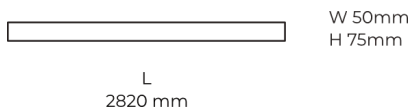

Technical datasheet

LINESUR-2820-L-930-2-WH

Product description

LINE Surface is an elegant linear LED luminaire with high-quality LED source with 50,000 hours lifetime and PMMA diffuser for uniform light. Available in 5 sizes (572-2820mm), color temperatures 3000K/4000K with CRI 80+/90+. DALI control option available. Ideal for offices and commercial spaces. 5-year warranty.

LED 220-240 V 50-60 Hz
 IP20

CCT 3000 k
CRI 90+

Product technical data

Mains voltage	220 - 240V AC, 50/60Hz	Ripple	1 %
Connection method	Plug-in terminal	DALI address	1
Dimming type	DALI	Standby power	0.50 W
IP rating	20	Inrush current	53 A
Protection class	I	Optical system	Diffuser
Ambient temperature	0 to +25 °C	Optical part material	PMMA
Light source	LED	Housing material	Aluminium
Colour temperature	3000k	Surface finish	Powder coated
Color rendering index	90	Width	50.00 cm
Rated luminous flux	5,964 lm	Height	70.00 cm
Connected load	76.91 W	Length	2,820.00 cm
Luminous efficacy	77.5 lm/W	Weight	6.80 kg
		Service lifetime (L80 B10)	50 000 h
		Warranty	5 years

Dimensions

Light distribution