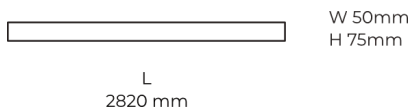

Dimensions