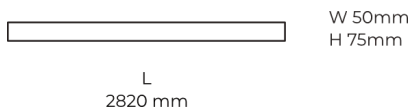

Technical datasheet

LINESUR-2820-L-830-2-WH

Product description

LINE Surface is an elegant linear LED luminaire with high-quality LED source with 50,000 hours lifetime and PMMA diffuser for uniform light. Available in 5 sizes (572-2820mm), color temperatures 3000K/4000K with CRI 80+/90+. DALI control option available. Ideal for offices and commercial spaces. 5-year warranty.

LED 220-240 V IP20   CCT CRI
 50-60 Hz 3000 k 80+

Product technical data

Mains voltage	220 - 240V AC, 50/60Hz	Ripple	1 %
Connection method	Plug-in terminal	DALI address	1
Dimming type	DALI	Standby power	0.50 W
IP rating	20	Inrush current	53 A
Protection class	I	Optical system	Diffuser
Ambient temperature	0 to +25 °C	Optical part material	PMMA
Light source	LED	Housing material	Aluminium
Colour temperature	3000k	Surface finish	Powder coated
Color rendering index	80	Width	50.00 cm
Rated luminous flux	7,034 lm	Height	70.00 cm
Connected load	75.07 W	Length	2,820.00 cm
Luminous efficacy	93.7 lm/W	Weight	6.80 kg
		Service lifetime (L80 B10)	50 000 h
		Warranty	5 years

Dimensions

Light distribution