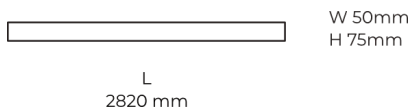

Dimensions