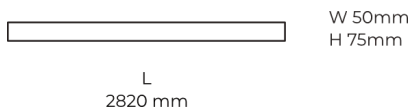

Technical datasheet

LINESUR-2820-L-830-2-BL

Product description

LINE Surface is an elegant linear LED luminaire with high-quality LED source with 50,000 hours lifetime and PMMA diffuser for uniform light. Available in 5 sizes (572-2820mm), color temperatures 3000K/4000K with CRI 80+/90+. DALI control option available. Ideal for offices and commercial spaces. 5-year warranty.

LED 220-240 V 50-60 Hz
 IP20

CCT 3000 k
CRI 80+

Product technical data

Mains voltage	220 - 240V AC, 50/60Hz	Ripple	1 %
Connection method	Plug-in terminal	DALI address	1
Dimming type	DALI	Standby power	0.50 W
IP rating	20	Inrush current	53 A
Protection class	I	Optical system	Diffuser
Ambient temperature	0 to +25 °C	Optical part material	PMMA
Light source	LED	Housing material	Aluminium
Colour temperature	3000k	Surface finish	Powder coated
Color rendering index	80	Width	50.00 cm
Rated luminous flux	7,034 lm	Height	70.00 cm
Connected load	75.07 W	Length	2,820.00 cm
Luminous efficacy	93.7 lm/W	Weight	6.80 kg
		Service lifetime (L80 B10)	50 000 h
		Warranty	5 years

Dimensions

Light distribution