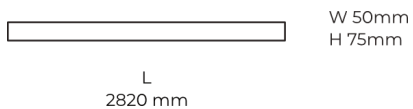

Technical datasheet

LINESUR-2820-L-940-1-WH

Product description

LINE Surface is an elegant linear LED luminaire with high-quality LED source with 50,000 hours lifetime and PMMA diffuser for uniform light. Available in 5 sizes (572-2820mm), color temperatures 3000K/4000K with CRI 80+/90+. DALI control option available. Ideal for offices and commercial spaces. 5-year warranty.

LED 220-240 V 50-60 Hz
 IP20
 
 CE
 CCT 4000 k
 CRI 90+

Product technical data

Mains voltage	220 - 240V AC, 50/60Hz	Ripple	2 %
Connection method	Plug-in terminal	Inrush current	18 A
Dimming type	Non-dimmable	Inrush time	44 μs
IP rating	20	Optical system	Diffuser
Protection class	I	Optical part material	PMMA
Ambient temperature	0 to +25 °C	Housing material	Aluminium
Light source	LED	Surface finish	Powder coated
Colour temperature	4000k	Width	50.00 cm
Color rendering index	90	Height	70.00 cm
Rated luminous flux	6,377 lm	Length	2,820.00 cm
Connected load	76.77 W	Weight	6.80 kg
Luminous efficacy	83.1 lm/W	Service lifetime (L80 B10)	50 000 h
		Warranty	5 years

Dimensions

Light distribution