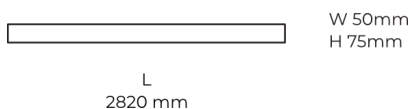

Technical datasheet

LINESUR-2820-L-930-1-WH

Product description

LINE Surface is an elegant linear LED luminaire with high-quality LED source with 50,000 hours lifetime and PMMA diffuser for uniform light. Available in 5 sizes (572-2820mm), color temperatures 3000K/4000K with CRI 80+/90+. DALI control option available. Ideal for offices and commercial spaces. 5-year warranty.

LED 220-240 V 50-60 Hz
 IP20

CCT 3000 k
CRI 90+

Product technical data

Mains voltage	220 - 240V AC, 50/60Hz	Ripple	2 %
Connection method	Plug-in terminal	Inrush current	18 A
Dimming type	Non-dimmable	Inrush time	44 µs
IP rating	20	Optical system	Diffuser
Protection class	I	Optical part material	PMMA
Ambient temperature	0 to +25 °C	Housing material	Aluminium
Light source	LED	Surface finish	Powder coated
Colour temperature	3000k	Width	50.00 cm
Color rendering index	90	Height	70.00 cm
Rated luminous flux	5,964 lm	Length	2,820.00 cm
Connected load	76.77 W	Weight	6.80 kg
Luminous efficacy	77.7 lm/W	Service lifetime (L80 B10)	50 000 h
		Warranty	5 years

Dimensions

Light distribution