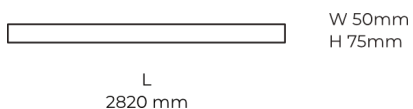

Dimensions