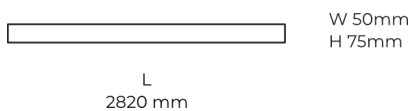

Technical datasheet

LINESUR-2820-L-930-1-BL

Product description

LINE Surface is an elegant linear LED luminaire with high-quality LED source with 50,000 hours lifetime and PMMA diffuser for uniform light. Available in 5 sizes (572-2820mm), color temperatures 3000K/4000K with CRI 80+/90+. DALI control option available. Ideal for offices and commercial spaces. 5-year warranty.

LED 220-240 V 50-60 Hz
 IP20
 
 CE
 CCT 3000 k
 CRI 90+

Product technical data

Mains voltage	220 - 240V AC, 50/60Hz	Ripple	2 %
Connection method	Plug-in terminal	Inrush current	18 A
Dimming type	Non-dimmable	Inrush time	44 μs
IP rating	20	Optical system	Diffuser
Protection class	I	Optical part material	PMMA
Ambient temperature	0 to +25 °C	Housing material	Aluminium
Light source	LED	Surface finish	Powder coated
Colour temperature	3000k	Width	50.00 cm
Color rendering index	90	Height	70.00 cm
Rated luminous flux	5,964 lm	Length	2,820.00 cm
Connected load	76.77 W	Weight	6.80 kg
Luminous efficacy	77.7 lm/W	Service lifetime (L80 B10)	50 000 h
		Warranty	5 years

Dimensions

Light distribution