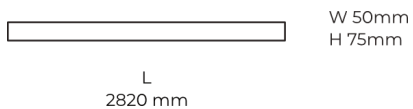

Technical datasheet

LINESUR-2820-L-840-1-BL

Product description

LINE Surface is an elegant linear LED luminaire with high-quality LED source with 50,000 hours lifetime and PMMA diffuser for uniform light. Available in 5 sizes (572-2820mm), color temperatures 3000K/4000K with CRI 80+/90+. DALI control option available. Ideal for offices and commercial spaces. 5-year warranty.

LED 220-240 V IP20   CCT CRI
 50-60Hz 4000 k 80+

Product technical data

Mains voltage	220 - 240V AC, 50/60Hz	Ripple	2 %
Connection method	Plug-in terminal	Inrush current	18 A
Dimming type	Non-dimmable	Inrush time	44 μs
IP rating	20	Optical system	Diffuser
Protection class	I	Optical part material	PMMA
Ambient temperature	0 to +25 °C	Housing material	Aluminium
Light source	LED	Surface finish	Powder coated
Colour temperature	4000k	Width	50.00 cm
Color rendering index	80	Height	70.00 cm
Rated luminous flux	7,390 lm	Length	2,820.00 cm
Connected load	74.87 W	Weight	6.80 kg
Luminous efficacy	98.7 lm/W	Service lifetime (L80 B10)	50 000 h
		Warranty	5 years

Dimensions

Light distribution