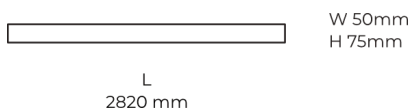

Technical datasheet

LINESUR-2820-L-830-1-BL

Product description

LINE Surface is an elegant linear LED luminaire with high-quality LED source with 50,000 hours lifetime and PMMA diffuser for uniform light. Available in 5 sizes (572-2820mm), color temperatures 3000K/4000K with CRI 80+/90+. DALI control option available. Ideal for offices and commercial spaces. 5-year warranty.

LED 220-240 V 50-60 Hz IP20   CCT 3000 k CRI 80+

Product technical data

Mains voltage	220 - 240V AC, 50/60Hz	Ripple	2 %
Connection method	Plug-in terminal	Inrush current	18 A
Dimming type	Non-dimmable	Inrush time	44 µs
IP rating	20	Optical system	Diffuser
Protection class	I	Optical part material	PMMA
Ambient temperature	0 to +25 °C	Housing material	Aluminium
Light source	LED	Surface finish	Powder coated
Colour temperature	3000k	Width	50.00 cm
Color rendering index	80	Height	70.00 cm
Rated luminous flux	7,034 lm	Length	2,820.00 cm
Connected load	74.87 W	Weight	6.80 kg
Luminous efficacy	93.9 lm/W	Service lifetime (L80 B10)	50 000 h
		Warranty	5 years

Dimensions

Light distribution