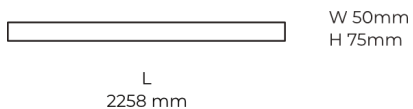

Dimensions