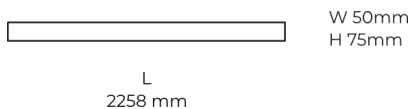

Dimensions