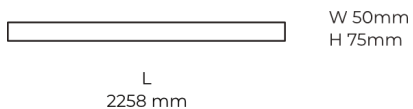

### Product description

LINE Surface is an elegant linear LED luminaire with high-quality LED source with 50,000 hours lifetime and PMMA diffuser for uniform light. Available in 5 sizes (572-2820mm), color temperatures 3000K/4000K with CRI 80+/90+. DALI control option available. Ideal for offices and commercial spaces. 5-year warranty.

### Product technical data

Mains voltage	220 - 240V AC, 50/60Hz	Ripple	1 %
Connection method	Plug-in terminal	DALI address	1
Dimming type	DALI	Standby power	0.50 W
IP rating	20	Inrush current	53 A
Protection class	I	Optical system	Diffuser
Ambient temperature	0 to +25 °C	Optical part material	PMMA
Light source	LED	Housing material	Aluminium
Colour temperature	3000k	Surface finish	Powder coated
Color rendering index	80	Width	50.00 cm
Rated luminous flux	5,627 lm	Height	70.00 cm
Connected load	59.55 W	Length	2,258.00 cm
Luminous efficacy	94.5 lm/W	Weight	5.50 kg
		Service lifetime (L80 B10)	50 000 h
		Warranty	5 years