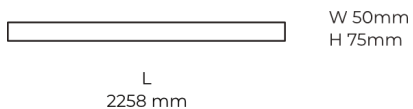

Technical datasheet

LINESUR-2258-L-830-2-WH

Product description

LINE Surface is an elegant linear LED luminaire with high-quality LED source with 50,000 hours lifetime and PMMA diffuser for uniform light. Available in 5 sizes (572-2820mm), color temperatures 3000K/4000K with CRI 80+/90+. DALI control option available. Ideal for offices and commercial spaces. 5-year warranty.

LED 220-240 V 50-60 Hz
 IP20

CCT 3000 k
CRI 80+

Product technical data

Mains voltage	220 - 240V AC, 50/60Hz	Ripple	1 %
Connection method	Plug-in terminal	DALI address	1
Dimming type	DALI	Standby power	0.50 W
IP rating	20	Inrush current	53 A
Protection class	I	Optical system	Diffuser
Ambient temperature	0 to +25 °C	Optical part material	PMMA
Light source	LED	Housing material	Aluminium
Colour temperature	3000k	Surface finish	Powder coated
Color rendering index	80	Width	50.00 cm
Rated luminous flux	5,627 lm	Height	70.00 cm
Connected load	59.55 W	Length	2,258.00 cm
Luminous efficacy	94.5 lm/W	Weight	5.50 kg
		Service lifetime (L80 B10)	50 000 h
		Warranty	5 years

Dimensions

Light distribution