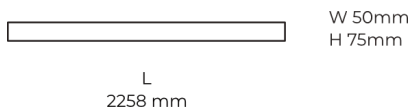

Technical datasheet

LINESUR-2258-L-940-2-BL

Product description

LINE Surface is an elegant linear LED luminaire with high-quality LED source with 50,000 hours lifetime and PMMA diffuser for uniform light. Available in 5 sizes (572-2820mm), color temperatures 3000K/4000K with CRI 80+/90+. DALI control option available. Ideal for offices and commercial spaces. 5-year warranty.

LED 220-240 V 50-60 Hz IP20   CCT 4000 k CRI 90+

Product technical data

Mains voltage	220 - 240V AC, 50/60Hz	Ripple	1 %
Connection method	Plug-in terminal	DALI address	1
Dimming type	DALI	Standby power	0.50 W
IP rating	20	Inrush current	53 A
Protection class	I	Optical system	Diffuser
Ambient temperature	0 to +25 °C	Optical part material	PMMA
Light source	LED	Housing material	Aluminium
Colour temperature	4000k	Surface finish	Powder coated
Color rendering index	90	Width	50.00 cm
Rated luminous flux	5,101 lm	Height	70.00 cm
Connected load	61.06 W	Length	2,258.00 cm
Luminous efficacy	83.5 lm/W	Weight	5.50 kg
		Service lifetime (L80 B10)	50 000 h
		Warranty	5 years

Dimensions

Light distribution