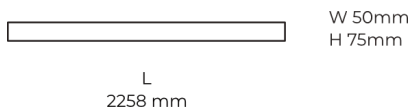

Technical datasheet

LINESUR-2258-L-840-2-BL

Product description

LINE Surface is an elegant linear LED luminaire with high-quality LED source with 50,000 hours lifetime and PMMA diffuser for uniform light. Available in 5 sizes (572-2820mm), color temperatures 3000K/4000K with CRI 80+/90+. DALI control option available. Ideal for offices and commercial spaces. 5-year warranty.

LED 220-240 V 50-60 Hz IP20   CCT 4000 k CRI 80+

Product technical data

Mains voltage	220 - 240V AC, 50/60Hz	Ripple	1 %
Connection method	Plug-in terminal	DALI address	1
Dimming type	DALI	Standby power	0.50 W
IP rating	20	Inrush current	53 A
Protection class	I	Optical system	Diffuser
Ambient temperature	0 to +25 °C	Optical part material	PMMA
Light source	LED	Housing material	Aluminium
Colour temperature	4000k	Surface finish	Powder coated
Color rendering index	80	Width	50.00 cm
Rated luminous flux	5,912 lm	Height	70.00 cm
Connected load	59.55 W	Length	2,258.00 cm
Luminous efficacy	99.3 lm/W	Weight	5.50 kg
		Service lifetime (L80 B10)	50 000 h
		Warranty	5 years

Dimensions

Light distribution