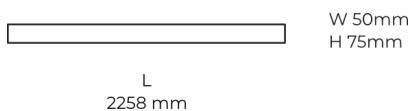

Technical datasheet

LINESUR-2258-L-830-2-BL

Product description

LINE Surface is an elegant linear LED luminaire with high-quality LED source with 50,000 hours lifetime and PMMA diffuser for uniform light. Available in 5 sizes (572-2820mm), color temperatures 3000K/4000K with CRI 80+/90+. DALI control option available. Ideal for offices and commercial spaces. 5-year warranty.

LED 220-240 V 50-60 Hz
 IP20

CCT 3000 k
CRI 80+

Product technical data

Mains voltage	220 - 240V AC, 50/60Hz	Ripple	1 %
Connection method	Plug-in terminal	DALI address	1
Dimming type	DALI	Standby power	0.50 W
IP rating	20	Inrush current	53 A
Protection class	I	Optical system	Diffuser
Ambient temperature	0 to +25 °C	Optical part material	PMMA
Light source	LED	Housing material	Aluminium
Colour temperature	3000k	Surface finish	Powder coated
Color rendering index	80	Width	50.00 cm
Rated luminous flux	5,627 lm	Height	70.00 cm
Connected load	59.55 W	Length	2,258.00 cm
Luminous efficacy	94.5 lm/W	Weight	5.50 kg
		Service lifetime (L80 B10)	50 000 h
		Warranty	5 years

Dimensions

Light distribution