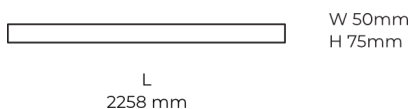

Technical datasheet

LINESUR-2258-L-940-1-WH

Product description

LINE Surface is an elegant linear LED luminaire with high-quality LED source with 50,000 hours lifetime and PMMA diffuser for uniform light. Available in 5 sizes (572-2820mm), color temperatures 3000K/4000K with CRI 80+/90+. DALI control option available. Ideal for offices and commercial spaces. 5-year warranty.

LED 220-240 V 50-60 Hz
 IP20

CCT 4000 k
CRI 90+

Product technical data

Mains voltage	220 - 240V AC, 50/60Hz	Ripple	2 %
Connection method	Plug-in terminal	Inrush current	18 A
Dimming type	Non-dimmable	Inrush time	44 μ s
IP rating	20	Optical system	Diffuser
Protection class	I	Optical part material	PMMA
Ambient temperature	0 to +25 °C	Housing material	Aluminium
Light source	LED	Surface finish	Powder coated
Colour temperature	4000k	Width	50.00 cm
Color rendering index	90	Height	70.00 cm
Rated luminous flux	5,101 lm	Length	2,258.00 cm
Connected load	61.53 W	Weight	5.50 kg
Luminous efficacy	82.9 lm/W	Service lifetime (L80 B10)	50 000 h
		Warranty	5 years

Dimensions

Light distribution