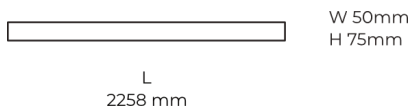

Technical datasheet

LINESUR-2258-L-840-1-WH

Product description

LINE Surface is an elegant linear LED luminaire with high-quality LED source with 50,000 hours lifetime and PMMA diffuser for uniform light. Available in 5 sizes (572-2820mm), color temperatures 3000K/4000K with CRI 80+/90+. DALI control option available. Ideal for offices and commercial spaces. 5-year warranty.

LED 220-240 V 50-60 Hz IP20   CCT 4000 k CRI 80+

Product technical data

Mains voltage	220 - 240V AC, 50/60Hz	Ripple	2 %
Connection method	Plug-in terminal	Inrush current	18 A
Dimming type	Non-dimmable	Inrush time	44 μs
IP rating	20	Optical system	Diffuser
Protection class	I	Optical part material	PMMA
Ambient temperature	0 to +25 °C	Housing material	Aluminium
Light source	LED	Surface finish	Powder coated
Colour temperature	4000k	Width	50.00 cm
Color rendering index	80	Height	70.00 cm
Rated luminous flux	5,912 lm	Length	2,258.00 cm
Connected load	60.01 W	Weight	5.50 kg
Luminous efficacy	98.5 lm/W	Service lifetime (L80 B10)	50 000 h
		Warranty	5 years

Dimensions

Light distribution