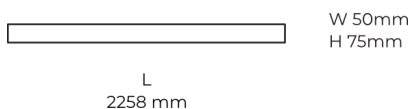

Technical datasheet

LINESUR-2258-L-940-1-BL

ARLI

Product description

LINE Surface is an elegant linear LED luminaire with high-quality LED source with 50,000 hours lifetime and PMMA diffuser for uniform light. Available in 5 sizes (572-2820mm), color temperatures 3000K/4000K with CRI 80+/90+. DALI control option available. Ideal for offices and commercial spaces. 5-year warranty.

LED 220-240 V 50-60 Hz IP20   CCT 4000 k CRI 90+

Product technical data

Mains voltage	220 - 240V AC, 50/60Hz	Ripple	2 %
Connection method	Plug-in terminal	Inrush current	18 A
Dimming type	Non-dimmable	Inrush time	44 μ s
IP rating	20	Optical system	Diffuser
Protection class	I	Optical part material	PMMA
Ambient temperature	0 to +25 °C	Housing material	Aluminium
Light source	LED	Surface finish	Powder coated
Colour temperature	4000k	Width	50.00 cm
Color rendering index	90	Height	70.00 cm
Rated luminous flux	5,101 lm	Length	2,258.00 cm
Connected load	61.53 W	Weight	5.50 kg
Luminous efficacy	82.9 lm/W	Service lifetime (L80 B10)	50 000 h
		Warranty	5 years

Dimensions

Light distribution