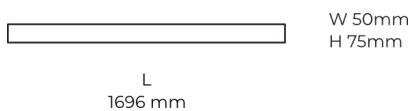

Dimensions