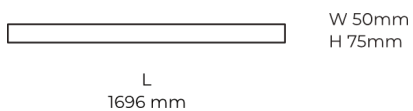

Technical datasheet

LINESUR-1696-L-930-1-WH

Product description

LINE Surface is an elegant linear LED luminaire with high-quality LED source with 50,000 hours lifetime and PMMA diffuser for uniform light. Available in 5 sizes (572-2820mm), color temperatures 3000K/4000K with CRI 80+/90+. DALI control option available. Ideal for offices and commercial spaces. 5-year warranty.

LED 220-240 V 50-60 Hz **IP20**  **CE** **CCT 3000 k** **CRI 90+**

Product technical data

Mains voltage	220 - 240V AC, 50/60Hz	Ripple	1 %
Connection method	Plug-in terminal	Inrush current	37 A
Dimming type	Non-dimmable	Inrush time	188 µs
IP rating	20	Optical system	Diffuser
Protection class	I	Optical part material	PMMA
Ambient temperature	0 to +25 °C	Housing material	Aluminium
Light source	LED	Surface finish	Powder coated
Colour temperature	3000k	Width	50.00 cm
Color rendering index	90	Height	70.00 cm
Rated luminous flux	3,578 lm	Length	1,696.00 cm
Connected load	44.54 W	Weight	4.00 kg
Luminous efficacy	80.3 lm/W	Service lifetime (L80 B10)	50 000 h
		Warranty	5 years

Dimensions

Light distribution