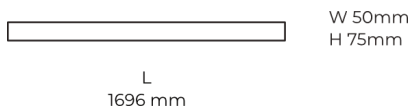

Dimensions