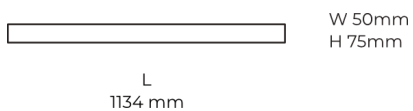

Technical datasheet

LINESUR-1134-L-840-1-WH

Product description

LINE Surface is an elegant linear LED luminaire with high-quality LED source with 50,000 hours lifetime and PMMA diffuser for uniform light. Available in 5 sizes (572-2820mm), color temperatures 3000K/4000K with CRI 80+/90+. DALI control option available. Ideal for offices and commercial spaces. 5-year warranty.

LED 220-240 V 50-60 Hz IP20   CCT 4000 k CRI 80+

Product technical data

Mains voltage	220 - 240V AC, 50/60Hz	Ripple	1 %
Connection method	Plug-in terminal	Inrush current	17 A
Dimming type	Non-dimmable	Inrush time	162 µs
IP rating	20	Optical system	Diffuser
Protection class	I	Optical part material	PMMA
Ambient temperature	0 to +25 °C	Housing material	Aluminium
Light source	LED	Surface finish	Powder coated
Colour temperature	4000k	Width	50.00 cm
Color rendering index	80	Height	70.00 cm
Rated luminous flux	2,956 lm	Length	1,134.00 cm
Connected load	29.23 W	Weight	2.80 kg
Luminous efficacy	101.1 lm/W	Service lifetime (L80 B10)	50 000 h
		Warranty	5 years

Dimensions

Light distribution