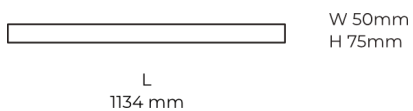

Technical datasheet

LINESUR-1134-L-940-1-BL

Product description

LINE Surface is an elegant linear LED luminaire with high-quality LED source with 50,000 hours lifetime and PMMA diffuser for uniform light. Available in 5 sizes (572-2820mm), color temperatures 3000K/4000K with CRI 80+/90+. DALI control option available. Ideal for offices and commercial spaces. 5-year warranty.

LED 220-240 V 50-60 Hz IP20   CCT 4000 k CRI 90+

Product technical data

Mains voltage	220 - 240V AC, 50/60Hz	Ripple	1 %
Connection method	Plug-in terminal	Inrush current	17 A
Dimming type	Non-dimmable	Inrush time	162 µs
IP rating	20	Optical system	Diffuser
Protection class	I	Optical part material	PMMA
Ambient temperature	0 to +25 °C	Housing material	Aluminium
Light source	LED	Surface finish	Powder coated
Colour temperature	4000k	Width	50.00 cm
Color rendering index	90	Height	70.00 cm
Rated luminous flux	2,551 lm	Length	1,134.00 cm
Connected load	29.99 W	Weight	2.80 kg
Luminous efficacy	85.1 lm/W	Service lifetime (L80 B10)	50 000 h
		Warranty	5 years

Dimensions

Light distribution