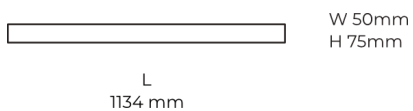

Technical datasheet

LINESUR-1134-L-940-1-BL

Product description

LINE Surface is an elegant linear LED luminaire with high-quality LED source with 50,000 hours lifetime and PMMA diffuser for uniform light. Available in 5 sizes (572-2820mm), color temperatures 3000K/4000K with CRI 80+/90+. DALI control option available. Ideal for offices and commercial spaces. 5-year warranty.

LED 220-240 V 50-60 Hz IP20   CCT 4000 k CRI 90+

Product technical data

Mains voltage	220 - 240V AC, 50/60Hz
Connection method	Plug-in terminal
Dimming type	Non-dimmable
IP rating	20
Protection class	I
Ambient temperature	0 to +25 °C
Light source	LED
Colour temperature	4000k
Color rendering index	90
Rated luminous flux	2,551 lm
Connected load	29.99 W
Luminous efficacy	85.1 lm/W

Ripple	1 %
Inrush current	17 A
Inrush time	162 µs
Optical system	Diffuser
Optical part material	PMMA
Housing material	Aluminium
Surface finish	Powder coated
Width	50.00 cm
Height	70.00 cm
Length	1,134.00 cm
Weight	2.80 kg
Service lifetime (L80 B10)	50 000 h
Warranty	5 years

Dimensions

Light distribution