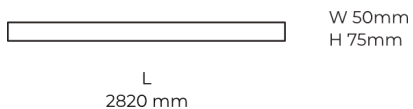

Technical datasheet

LINESUR-2820-M-930-2-WH

Product description

LINE Surface is an elegant linear LED luminaire with high-quality LED source with 50,000 hours lifetime and PMMA diffuser for uniform light. Available in 5 sizes (572-2820mm), color temperatures 3000K/4000K with CRI 80+/90+. DALI control option available. Ideal for offices and commercial spaces. 5-year warranty.

LED 220-240 V IP20   CCT CRI
 50-60 Hz 3000 k 90+

Product technical data

Mains voltage	220 - 240V AC, 50/60Hz	Ripple	1 %
Connection method	Plug-in terminal	DALI address	1
Dimming type	DALI	Standby power	0.50 W
IP rating	20	Inrush current	53 A
Protection class	I	Optical system	Diffuser
Ambient temperature	0 to +25 °C	Optical part material	PMMA
Light source	LED	Housing material	Aluminium
Colour temperature	3000k	Surface finish	Powder coated
Color rendering index	90	Width	50.00 cm
Rated luminous flux	4,565 lm	Height	70.00 cm
Connected load	56.04 W	Length	2,820.00 cm
Luminous efficacy	81.5 lm/W	Weight	6.80 kg
		Service lifetime (L80 B10)	50 000 h
		Warranty	5 years

Dimensions

Light distribution