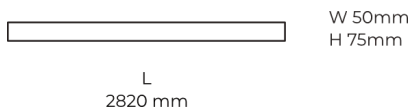

Technical datasheet

LINESUR-2820-M-830-2-WH

Product description

LINE Surface is an elegant linear LED luminaire with high-quality LED source with 50,000 hours lifetime and PMMA diffuser for uniform light. Available in 5 sizes (572-2820mm), color temperatures 3000K/4000K with CRI 80+/90+. DALI control option available. Ideal for offices and commercial spaces. 5-year warranty.

LED 220-240 V 50-60 Hz
 IP20

CCT 3000 k
CRI 80+

Product technical data

Mains voltage	220 - 240V AC, 50/60Hz	Ripple	1 %
Connection method	Plug-in terminal	DALI address	1
Dimming type	DALI	Standby power	0.50 W
IP rating	20	Inrush current	53 A
Protection class	I	Optical system	Diffuser
Ambient temperature	0 to +25 °C	Optical part material	PMMA
Light source	LED	Housing material	Aluminium
Colour temperature	3000k	Surface finish	Powder coated
Color rendering index	80	Width	50.00 cm
Rated luminous flux	5,358 lm	Height	70.00 cm
Connected load	55.04 W	Length	2,820.00 cm
Luminous efficacy	97.3 lm/W	Weight	6.80 kg
		Service lifetime (L80 B10)	50 000 h
		Warranty	5 years

Dimensions

Light distribution