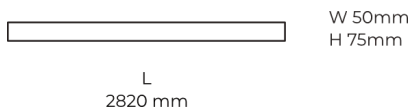

Technical datasheet

LINESUR-2820-M-830-2-WH

Product description

LINE Surface is an elegant linear LED luminaire with high-quality LED source with 50,000 hours lifetime and PMMA diffuser for uniform light. Available in 5 sizes (572-2820mm), color temperatures 3000K/4000K with CRI 80+/90+. DALI control option available. Ideal for offices and commercial spaces. 5-year warranty.

LED 220-240 V IP20   CCT CRI
 50-60 Hz 3000 k 80+

Product technical data

Mains voltage	220 - 240V AC, 50/60Hz	Ripple	1 %
Connection method	Plug-in terminal	DALI address	1
Dimming type	DALI	Standby power	0.50 W
IP rating	20	Inrush current	53 A
Protection class	I	Optical system	Diffuser
Ambient temperature	0 to +25 °C	Optical part material	PMMA
Light source	LED	Housing material	Aluminium
Colour temperature	3000k	Surface finish	Powder coated
Color rendering index	80	Width	50.00 cm
Rated luminous flux	5,358 lm	Height	70.00 cm
Connected load	55.04 W	Length	2,820.00 cm
Luminous efficacy	97.3 lm/W	Weight	6.80 kg
		Service lifetime (L80 B10)	50 000 h
		Warranty	5 years

Dimensions

Light distribution