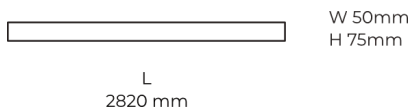

Technical datasheet

LINESUR-2820-M-940-2-BL

Product description

LINE Surface is an elegant linear LED luminaire with high-quality LED source with 50,000 hours lifetime and PMMA diffuser for uniform light. Available in 5 sizes (572-2820mm), color temperatures 3000K/4000K with CRI 80+/90+. DALI control option available. Ideal for offices and commercial spaces. 5-year warranty.

LED 220-240 V 50-60 Hz
 IP20

CCT 4000 k
CRI 90+

Product technical data

Mains voltage	220 - 240V AC, 50/60Hz	Ripple	1 %
Connection method	Plug-in terminal	DALI address	1
Dimming type	DALI	Standby power	0.50 W
IP rating	20	Inrush current	53 A
Protection class	I	Optical system	Diffuser
Ambient temperature	0 to +25 °C	Optical part material	PMMA
Light source	LED	Housing material	Aluminium
Colour temperature	4000k	Surface finish	Powder coated
Color rendering index	90	Width	50.00 cm
Rated luminous flux	4,881 lm	Height	70.00 cm
Connected load	56.04 W	Length	2,820.00 cm
Luminous efficacy	87.1 lm/W	Weight	6.80 kg
		Service lifetime (L80 B10)	50 000 h
		Warranty	5 years

Dimensions

Light distribution