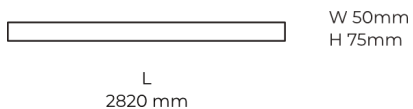

Technical datasheet

LINESUR-2820-M-930-2-BL

Product description

LINE Surface is an elegant linear LED luminaire with high-quality LED source with 50,000 hours lifetime and PMMA diffuser for uniform light. Available in 5 sizes (572-2820mm), color temperatures 3000K/4000K with CRI 80+/90+. DALI control option available. Ideal for offices and commercial spaces. 5-year warranty.

LED 220-240 V 50-60 Hz
 IP20

CCT 3000 k
CRI 90+

Product technical data

Mains voltage	220 - 240V AC, 50/60Hz
Connection method	Plug-in terminal
Dimming type	DALI
IP rating	20
Protection class	I
Ambient temperature	0 to +25 °C
Light source	LED
Colour temperature	3000k
Color rendering index	90
Rated luminous flux	4,565 lm
Connected load	56.04 W
Luminous efficacy	81.5 lm/W

Ripple	1 %
DALI address	1
Standby power	0.50 W
Inrush current	53 A
Optical system	Diffuser
Optical part material	PMMA
Housing material	Aluminium
Surface finish	Powder coated
Width	50.00 cm
Height	70.00 cm
Length	2,820.00 cm
Weight	6.80 kg
Service lifetime (L80 B10)	50 000 h
Warranty	5 years

Dimensions

Light distribution