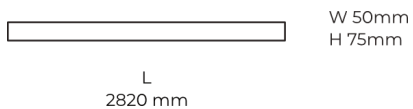

Technical datasheet

LINESUR-2820-M-930-1-WH

Product description

LINE Surface is an elegant linear LED luminaire with high-quality LED source with 50,000 hours lifetime and PMMA diffuser for uniform light. Available in 5 sizes (572-2820mm), color temperatures 3000K/4000K with CRI 80+/90+. DALI control option available. Ideal for offices and commercial spaces. 5-year warranty.

LED 220-240 V 50-60 Hz IP20   CCT 3000 k CRI 90+

Product technical data

Mains voltage	220 - 240V AC, 50/60Hz	Ripple	2 %
Connection method	Plug-in terminal	Inrush current	18 A
Dimming type	Non-dimmable	Inrush time	44 μs
IP rating	20	Optical system	Diffuser
Protection class	I	Optical part material	PMMA
Ambient temperature	0 to +25 °C	Housing material	Aluminium
Light source	LED	Surface finish	Powder coated
Colour temperature	3000k	Width	50.00 cm
Color rendering index	90	Height	70.00 cm
Rated luminous flux	4,565 lm	Length	2,820.00 cm
Connected load	56.48 W	Weight	6.80 kg
Luminous efficacy	80.8 lm/W	Service lifetime (L80 B10)	50 000 h
		Warranty	5 years

Dimensions

Light distribution