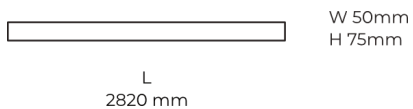

Technical datasheet

LINESUR-2820-M-840-1-WH

Product description

LINE Surface is an elegant linear LED luminaire with high-quality LED source with 50,000 hours lifetime and PMMA diffuser for uniform light. Available in 5 sizes (572-2820mm), color temperatures 3000K/4000K with CRI 80+/90+. DALI control option available. Ideal for offices and commercial spaces. 5-year warranty.

LED 220-240 V 50-60 Hz **IP20**  **CE** **CCT 4000 k** **CRI 80+**

Product technical data

Mains voltage	220 - 240V AC, 50/60Hz	Ripple	2 %
Connection method	Plug-in terminal	Inrush current	18 A
Dimming type	Non-dimmable	Inrush time	44 µs
IP rating	20	Optical system	Diffuser
Protection class	I	Optical part material	PMMA
Ambient temperature	0 to +25 °C	Housing material	Aluminium
Light source	LED	Surface finish	Powder coated
Colour temperature	4000k	Width	50.00 cm
Color rendering index	80	Height	70.00 cm
Rated luminous flux	5,626 lm	Length	2,820.00 cm
Connected load	55.38 W	Weight	6.80 kg
Luminous efficacy	101.6 lm/W	Service lifetime (L80 B10)	50 000 h
		Warranty	5 years

Dimensions

Light distribution