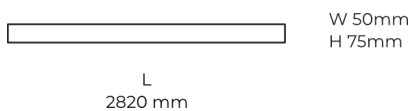

Technical datasheet

LINESUR-2820-M-830-1-WH

Product description

LINE Surface is an elegant linear LED luminaire with high-quality LED source with 50,000 hours lifetime and PMMA diffuser for uniform light. Available in 5 sizes (572-2820mm), color temperatures 3000K/4000K with CRI 80+/90+. DALI control option available. Ideal for offices and commercial spaces. 5-year warranty.

LED 220-240 V 50-60 Hz
 IP20

CCT 3000 k
CRI 80+

Product technical data

Mains voltage	220 - 240V AC, 50/60Hz	Ripple	2 %
Connection method	Plug-in terminal	Inrush current	18 A
Dimming type	Non-dimmable	Inrush time	44 μs
IP rating	20	Optical system	Diffuser
Protection class	I	Optical part material	PMMA
Ambient temperature	0 to +25 °C	Housing material	Aluminium
Light source	LED	Surface finish	Powder coated
Colour temperature	3000k	Width	50.00 cm
Color rendering index	80	Height	70.00 cm
Rated luminous flux	5,358 lm	Length	2,820.00 cm
Connected load	55.38 W	Weight	6.80 kg
Luminous efficacy	96.7 lm/W	Service lifetime (L80 B10)	50 000 h
		Warranty	5 years

Dimensions

Light distribution