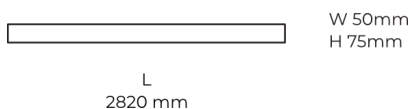

### Product description

LINE Surface is an elegant linear LED luminaire with high-quality LED source with 50,000 hours lifetime and PMMA diffuser for uniform light. Available in 5 sizes (572-2820mm), color temperatures 3000K/4000K with CRI 80+/90+. DALI control option available. Ideal for offices and commercial spaces. 5-year warranty.

### Product technical data

Mains voltage	220 - 240V AC, 50/60Hz	Ripple	2 %
Connection method	Plug-in terminal	Inrush current	18 A
Dimming type	Non-dimmable	Inrush time	44 μs
IP rating	20	Optical system	Diffuser
Protection class	I	Optical part material	PMMA
Ambient temperature	0 to +25 °C	Housing material	Aluminium
Light source	LED	Surface finish	Powder coated
Colour temperature	4000k	Width	50.00 cm
Color rendering index	90	Height	70.00 cm
Rated luminous flux	4,881 lm	Length	2,820.00 cm
Connected load	56.48 W	Weight	6.80 kg
Luminous efficacy	86.4 lm/W	Service lifetime (L80 B10)	50 000 h
		Warranty	5 years

### Dimensions