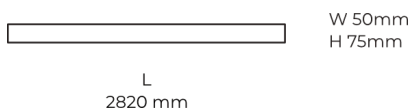

Technical datasheet

LINESUR-2820-M-940-1-BL

Product description

LINE Surface is an elegant linear LED luminaire with high-quality LED source with 50,000 hours lifetime and PMMA diffuser for uniform light. Available in 5 sizes (572-2820mm), color temperatures 3000K/4000K with CRI 80+/90+. DALI control option available. Ideal for offices and commercial spaces. 5-year warranty.

LED 220-240 V 50-60 Hz
 IP20
 
 CE
 CCT 4000 k
 CRI 90+

Product technical data

Mains voltage	220 - 240V AC, 50/60Hz
Connection method	Plug-in terminal
Dimming type	Non-dimmable
IP rating	20
Protection class	I
Ambient temperature	0 to +25 °C
Light source	LED
Colour temperature	4000k
Color rendering index	90
Rated luminous flux	4,881 lm
Connected load	56.48 W
Luminous efficacy	86.4 lm/W

Ripple	2 %
Inrush current	18 A
Inrush time	44 μs
Optical system	Diffuser
Optical part material	PMMA
Housing material	Aluminium
Surface finish	Powder coated
Width	50.00 cm
Height	70.00 cm
Length	2,820.00 cm
Weight	6.80 kg
Service lifetime (L80 B10)	50 000 h
Warranty	5 years

Dimensions

Light distribution