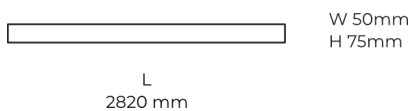

### Product description

LINE Surface is an elegant linear LED luminaire with high-quality LED source with 50,000 hours lifetime and PMMA diffuser for uniform light. Available in 5 sizes (572-2820mm), color temperatures 3000K/4000K with CRI 80+/90+. DALI control option available. Ideal for offices and commercial spaces. 5-year warranty.

### Product technical data

Mains voltage	220 - 240V AC, 50/60Hz	Ripple	2 %
Connection method	Plug-in terminal	Inrush current	18 A
Dimming type	Non-dimmable	Inrush time	44 μs
IP rating	20	Optical system	Diffuser
Protection class	I	Optical part material	PMMA
Ambient temperature	0 to +25 °C	Housing material	Aluminium
Light source	LED	Surface finish	Powder coated
Colour temperature	3000k	Width	50.00 cm
Color rendering index	90	Height	70.00 cm
Rated luminous flux	4,565 lm	Length	2,820.00 cm
Connected load	56.48 W	Weight	6.80 kg
Luminous efficacy	80.8 lm/W	Service lifetime (L80 B10)	50 000 h
		Warranty	5 years

### Dimensions