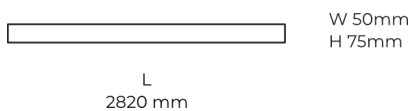

### Product description

LINE Surface is an elegant linear LED luminaire with high-quality LED source with 50,000 hours lifetime and PMMA diffuser for uniform light. Available in 5 sizes (572-2820mm), color temperatures 3000K/4000K with CRI 80+/90+. DALI control option available. Ideal for offices and commercial spaces. 5-year warranty.

### Product technical data

Mains voltage	220 - 240V AC, 50/60Hz	Ripple	2 %
Connection method	Plug-in terminal	Inrush current	18 A
Dimming type	Non-dimmable	Inrush time	44 $\mu$ s
IP rating	20	Optical system	Diffuser
Protection class	I	Optical part material	PMMA
Ambient temperature	0 to +25 °C	Housing material	Aluminium
Light source	LED	Surface finish	Powder coated
Colour temperature	4000k	Width	50.00 cm
Color rendering index	80	Height	70.00 cm
Rated luminous flux	5,626 lm	Length	2,820.00 cm
Connected load	55.38 W	Weight	6.80 kg
Luminous efficacy	101.6 lm/W	Service lifetime (L80 B10)	50 000 h
		Warranty	5 years

### Dimensions