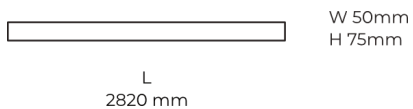

Technical datasheet

LINESUR-2820-M-830-1-BL

Product description

LINE Surface is an elegant linear LED luminaire with high-quality LED source with 50,000 hours lifetime and PMMA diffuser for uniform light. Available in 5 sizes (572-2820mm), color temperatures 3000K/4000K with CRI 80+/90+. DALI control option available. Ideal for offices and commercial spaces. 5-year warranty.

LED 220-240 V 50-60 Hz
 IP20

CCT 3000 k
CRI 80+

Product technical data

Mains voltage	220 - 240V AC, 50/60Hz	Ripple	2 %
Connection method	Plug-in terminal	Inrush current	18 A
Dimming type	Non-dimmable	Inrush time	44 μs
IP rating	20	Optical system	Diffuser
Protection class	I	Optical part material	PMMA
Ambient temperature	0 to +25 °C	Housing material	Aluminium
Light source	LED	Surface finish	Powder coated
Colour temperature	3000k	Width	50.00 cm
Color rendering index	80	Height	70.00 cm
Rated luminous flux	5,358 lm	Length	2,820.00 cm
Connected load	55.38 W	Weight	6.80 kg
Luminous efficacy	96.7 lm/W	Service lifetime (L80 B10)	50 000 h
		Warranty	5 years

Dimensions

Light distribution