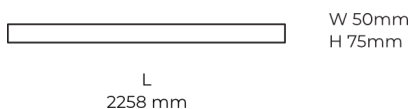

Technical datasheet

LINESUR-2258-M-840-1-WH

Product description

LINE Surface is an elegant linear LED luminaire with high-quality LED source with 50,000 hours lifetime and PMMA diffuser for uniform light. Available in 5 sizes (572-2820mm), color temperatures 3000K/4000K with CRI 80+/90+. DALI control option available. Ideal for offices and commercial spaces. 5-year warranty.

LED 220-240 V 50-60Hz IP20   CCT 4000 k CRI 80+

Product technical data

Mains voltage	220 - 240V AC, 50/60Hz	Ripple	1 %
Connection method	Plug-in terminal	Inrush current	37 A
Dimming type	Non-dimmable	Inrush time	188 μs
IP rating	20	Optical system	Diffuser
Protection class	I	Optical part material	PMMA
Ambient temperature	0 to +25 °C	Housing material	Aluminium
Light source	LED	Surface finish	Powder coated
Colour temperature	4000k	Width	50.00 cm
Color rendering index	80	Height	70.00 cm
Rated luminous flux	4,501 lm	Length	2,258.00 cm
Connected load	42.83 W	Weight	5.50 kg
Luminous efficacy	105.1 lm/W	Service lifetime (L80 B10)	50 000 h
		Warranty	5 years

Dimensions

Light distribution