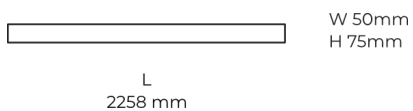

Technical datasheet

LINESUR-2258-M-830-1-WH

Product description

LINE Surface is an elegant linear LED luminaire with high-quality LED source with 50,000 hours lifetime and PMMA diffuser for uniform light. Available in 5 sizes (572-2820mm), color temperatures 3000K/4000K with CRI 80+/90+. DALI control option available. Ideal for offices and commercial spaces. 5-year warranty.

LED 220-240 V 50-60 Hz IP20   CCT 3000 k CRI 80+

Product technical data

Mains voltage	220 - 240V AC, 50/60Hz	Ripple	1 %
Connection method	Plug-in terminal	Inrush current	37 A
Dimming type	Non-dimmable	Inrush time	188 μs
IP rating	20	Optical system	Diffuser
Protection class	I	Optical part material	PMMA
Ambient temperature	0 to +25 °C	Housing material	Aluminium
Light source	LED	Surface finish	Powder coated
Colour temperature	3000k	Width	50.00 cm
Color rendering index	80	Height	70.00 cm
Rated luminous flux	4,286 lm	Length	2,258.00 cm
Connected load	42.83 W	Weight	5.50 kg
Luminous efficacy	100.1 lm/W	Service lifetime (L80 B10)	50 000 h
		Warranty	5 years

Dimensions

Light distribution