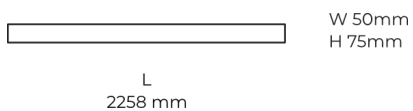

Technical datasheet

LINESUR-2258-M-930-1-BL

Product description

LINE Surface is an elegant linear LED luminaire with high-quality LED source with 50,000 hours lifetime and PMMA diffuser for uniform light. Available in 5 sizes (572-2820mm), color temperatures 3000K/4000K with CRI 80+/90+. DALI control option available. Ideal for offices and commercial spaces. 5-year warranty.

LED 220-240 V 50-60Hz IP20   CCT 3000 k CRI 90+

Product technical data

Mains voltage	220 - 240V AC, 50/60Hz	Ripple	1 %
Connection method	Plug-in terminal	Inrush current	37 A
Dimming type	Non-dimmable	Inrush time	188 μs
IP rating	20	Optical system	Diffuser
Protection class	I	Optical part material	PMMA
Ambient temperature	0 to +25 °C	Housing material	Aluminium
Light source	LED	Surface finish	Powder coated
Colour temperature	3000k	Width	50.00 cm
Color rendering index	90	Height	70.00 cm
Rated luminous flux	3,652 lm	Length	2,258.00 cm
Connected load	43.68 W	Weight	5.50 kg
Luminous efficacy	83.6 lm/W	Service lifetime (L80 B10)	50 000 h
		Warranty	5 years

Dimensions

Light distribution