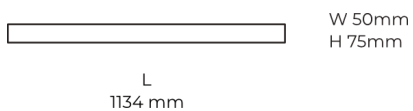

Technical datasheet

LINESUR-1134-M-930-1-WH

Product description

LINE Surface is an elegant linear LED luminaire with high-quality LED source with 50,000 hours lifetime and PMMA diffuser for uniform light. Available in 5 sizes (572-2820mm), color temperatures 3000K/4000K with CRI 80+/90+. DALI control option available. Ideal for offices and commercial spaces. 5-year warranty.

LED 220-240 V 50-60 Hz IP20   CCT 3000 k CRI 90+

Product technical data

Mains voltage	220 - 240V AC, 50/60Hz	Ripple	1 %
Connection method	Plug-in terminal	Inrush current	18 A
Dimming type	Non-dimmable	Inrush time	154 µs
IP rating	20	Optical system	Diffuser
Protection class	I	Optical part material	PMMA
Ambient temperature	0 to +25 °C	Housing material	Aluminium
Light source	LED	Surface finish	Powder coated
Colour temperature	3000k	Width	50.00 cm
Color rendering index	90	Height	70.00 cm
Rated luminous flux	1,826 lm	Length	1,134.00 cm
Connected load	22.07 W	Weight	2.80 kg
Luminous efficacy	82.7 lm/W	Service lifetime (L80 B10)	50 000 h
		Warranty	5 years

Dimensions

Light distribution