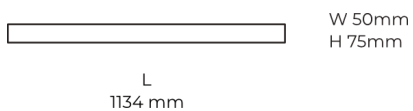

Technical datasheet

LINESUR-1134-M-840-1-WH

Product description

LINE Surface is an elegant linear LED luminaire with high-quality LED source with 50,000 hours lifetime and PMMA diffuser for uniform light. Available in 5 sizes (572-2820mm), color temperatures 3000K/4000K with CRI 80+/90+. DALI control option available. Ideal for offices and commercial spaces. 5-year warranty.

LED 220-240 V 50-60 Hz IP20   CCT 4000 k CRI 80+

Product technical data

Mains voltage	220 - 240V AC, 50/60Hz	Ripple	1 %
Connection method	Plug-in terminal	Inrush current	18 A
Dimming type	Non-dimmable	Inrush time	154 μs
IP rating	20	Optical system	Diffuser
Protection class	I	Optical part material	PMMA
Ambient temperature	0 to +25 °C	Housing material	Aluminium
Light source	LED	Surface finish	Powder coated
Colour temperature	4000k	Width	50.00 cm
Color rendering index	80	Height	70.00 cm
Rated luminous flux	2,250 lm	Length	1,134.00 cm
Connected load	21.63 W	Weight	2.80 kg
Luminous efficacy	104.0 lm/W	Service lifetime (L80 B10)	50 000 h
		Warranty	5 years

Dimensions

Light distribution