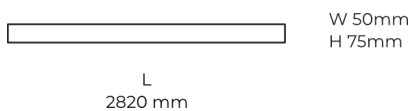

Technical datasheet

LINESUR-2820-S-940-1-WH

Product description

LINE Surface is an elegant linear LED luminaire with high-quality LED source with 50,000 hours lifetime and PMMA diffuser for uniform light. Available in 5 sizes (572-2820mm), color temperatures 3000K/4000K with CRI 80+/90+. DALI control option available. Ideal for offices and commercial spaces. 5-year warranty.

LED 220-240 V 50-60 Hz
 IP20
 
 CE
 CCT 4000 k
 CRI 90+

Product technical data

Mains voltage	220 - 240V AC, 50/60Hz	Ripple	1 %
Connection method	Plug-in terminal	Inrush current	17 A
Dimming type	Non-dimmable	Inrush time	162 μs
IP rating	20	Optical system	Diffuser
Protection class	I	Optical part material	PMMA
Ambient temperature	0 to +25 °C	Housing material	Aluminium
Light source	LED	Surface finish	Powder coated
Colour temperature	4000k	Width	50.00 cm
Color rendering index	90	Height	70.00 cm
Rated luminous flux	3,320 lm	Length	2,820.00 cm
Connected load	36.03 W	Weight	6.80 kg
Luminous efficacy	92.1 lm/W	Service lifetime (L80 B10)	50 000 h
		Warranty	5 years

Dimensions

Light distribution