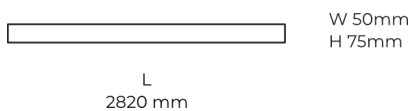

Technical datasheet

LINESUR-2820-S-930-1-WH

Product description

LINE Surface is an elegant linear LED luminaire with high-quality LED source with 50,000 hours lifetime and PMMA diffuser for uniform light. Available in 5 sizes (572-2820mm), color temperatures 3000K/4000K with CRI 80+/90+. DALI control option available. Ideal for offices and commercial spaces. 5-year warranty.

LED 220-240 V 50-60 Hz **IP20**  **CE** **CCT 3000 k** **CRI 90+**

Product technical data

Mains voltage	220 - 240V AC, 50/60Hz	Ripple	1 %
Connection method	Plug-in terminal	Inrush current	17 A
Dimming type	Non-dimmable	Inrush time	162 μs
IP rating	20	Optical system	Diffuser
Protection class	I	Optical part material	PMMA
Ambient temperature	0 to +25 °C	Housing material	Aluminium
Light source	LED	Surface finish	Powder coated
Colour temperature	3000k	Width	50.00 cm
Color rendering index	90	Height	70.00 cm
Rated luminous flux	3,105 lm	Length	2,820.00 cm
Connected load	36.03 W	Weight	6.80 kg
Luminous efficacy	86.2 lm/W	Service lifetime (L80 B10)	50 000 h
		Warranty	5 years

Dimensions

Light distribution